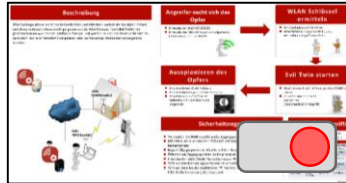

Demonstratoren

- AR / VR
- AI
- Robotics
- Assistance Systems
- Cybersecurity
- Other