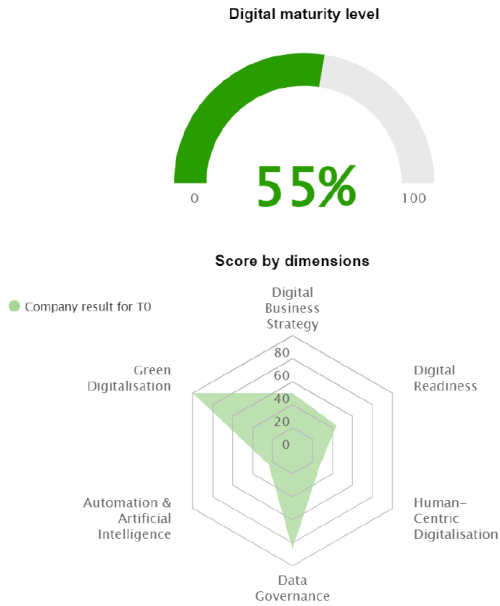

<https://european-digital-innovation-hubs.ec.europa.eu/edih-catalogue>

Wer ist pro_digital?

pro_digital:

- THW (Konsortial-Führer), BTU C-S
- Laufzeit: 01.01.2023 – 31.12.2025
- Wir unterstützen KMU, Midcaps, Startups und den öffentlichen Sektor

Ermittlung des digitalen
Reifegrads

T0 DMA Results

View below the results of the DMA Assessment, taken on 30 June 2023.

How does my score compare?

You can compare your DMA score to other users across Europe, where 0% means you're too far behind everyone and you don't have any digital maturity and 100% means you're a leader in EU.