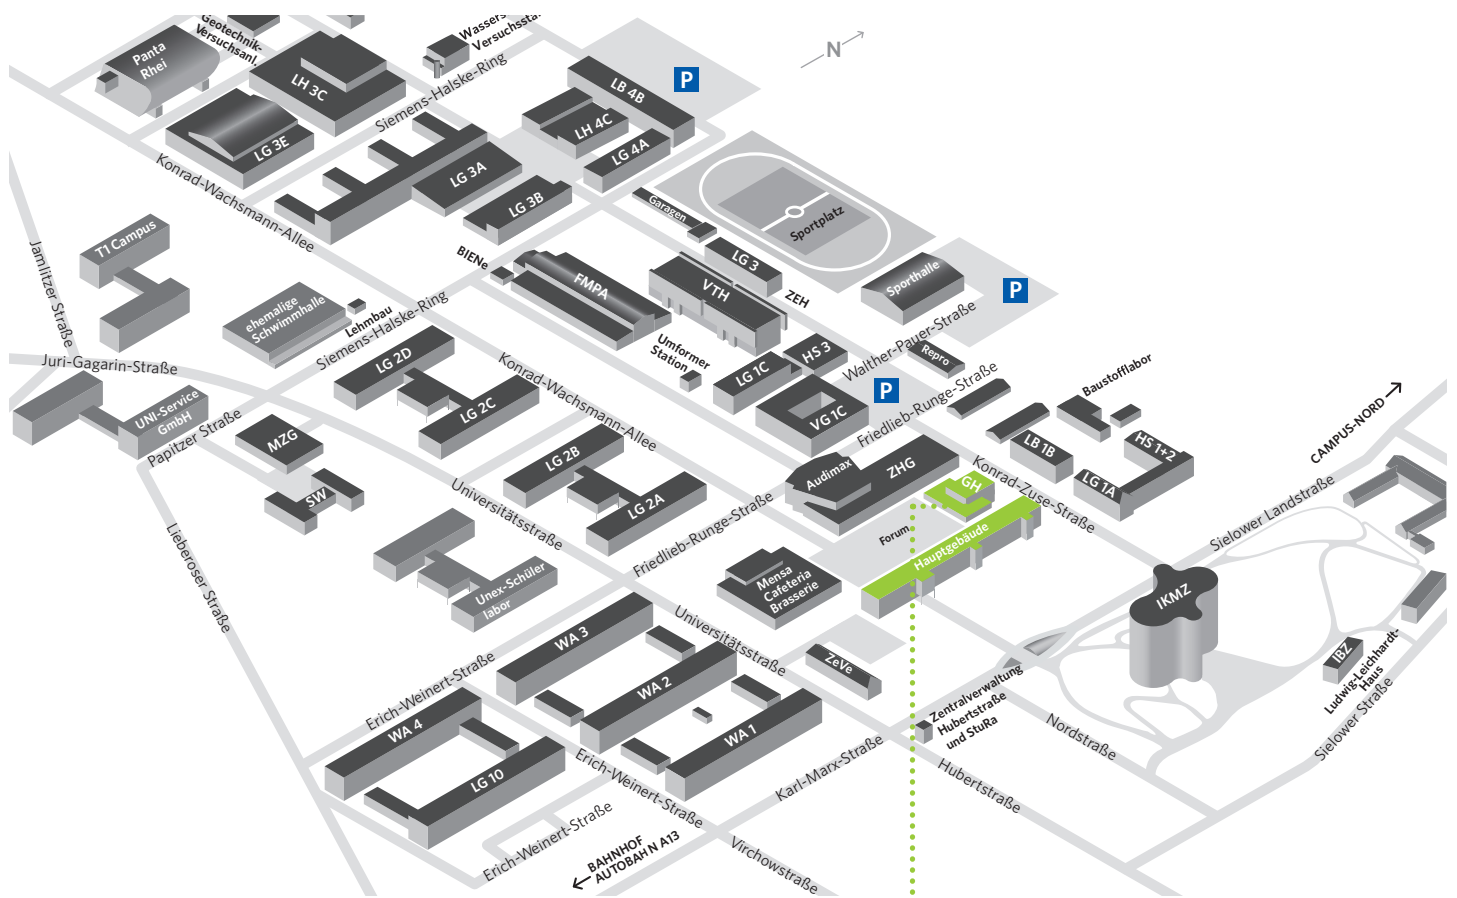

LOCATION

BTU Cottbus - Senftenberg

Großer Hörsaal (GH)
Konrad-Zuse-Straße 4
03046 Cottbus

This two-day event will take place in the Großen Hörsaal (GH) as well as the Hauptgebäude. Both Buildings can be found at the Forum opposite the Zentrales Hörsaalgebäude (ZHG) and the Cafeteria.

You can reach the location by public transport from Cottbus Central Station.

If you come by car you can find a parking lot on the Main Campus.

A detailed itinerary is available at
www.b-tu.de/campusplan/zentralcampus-cottbus