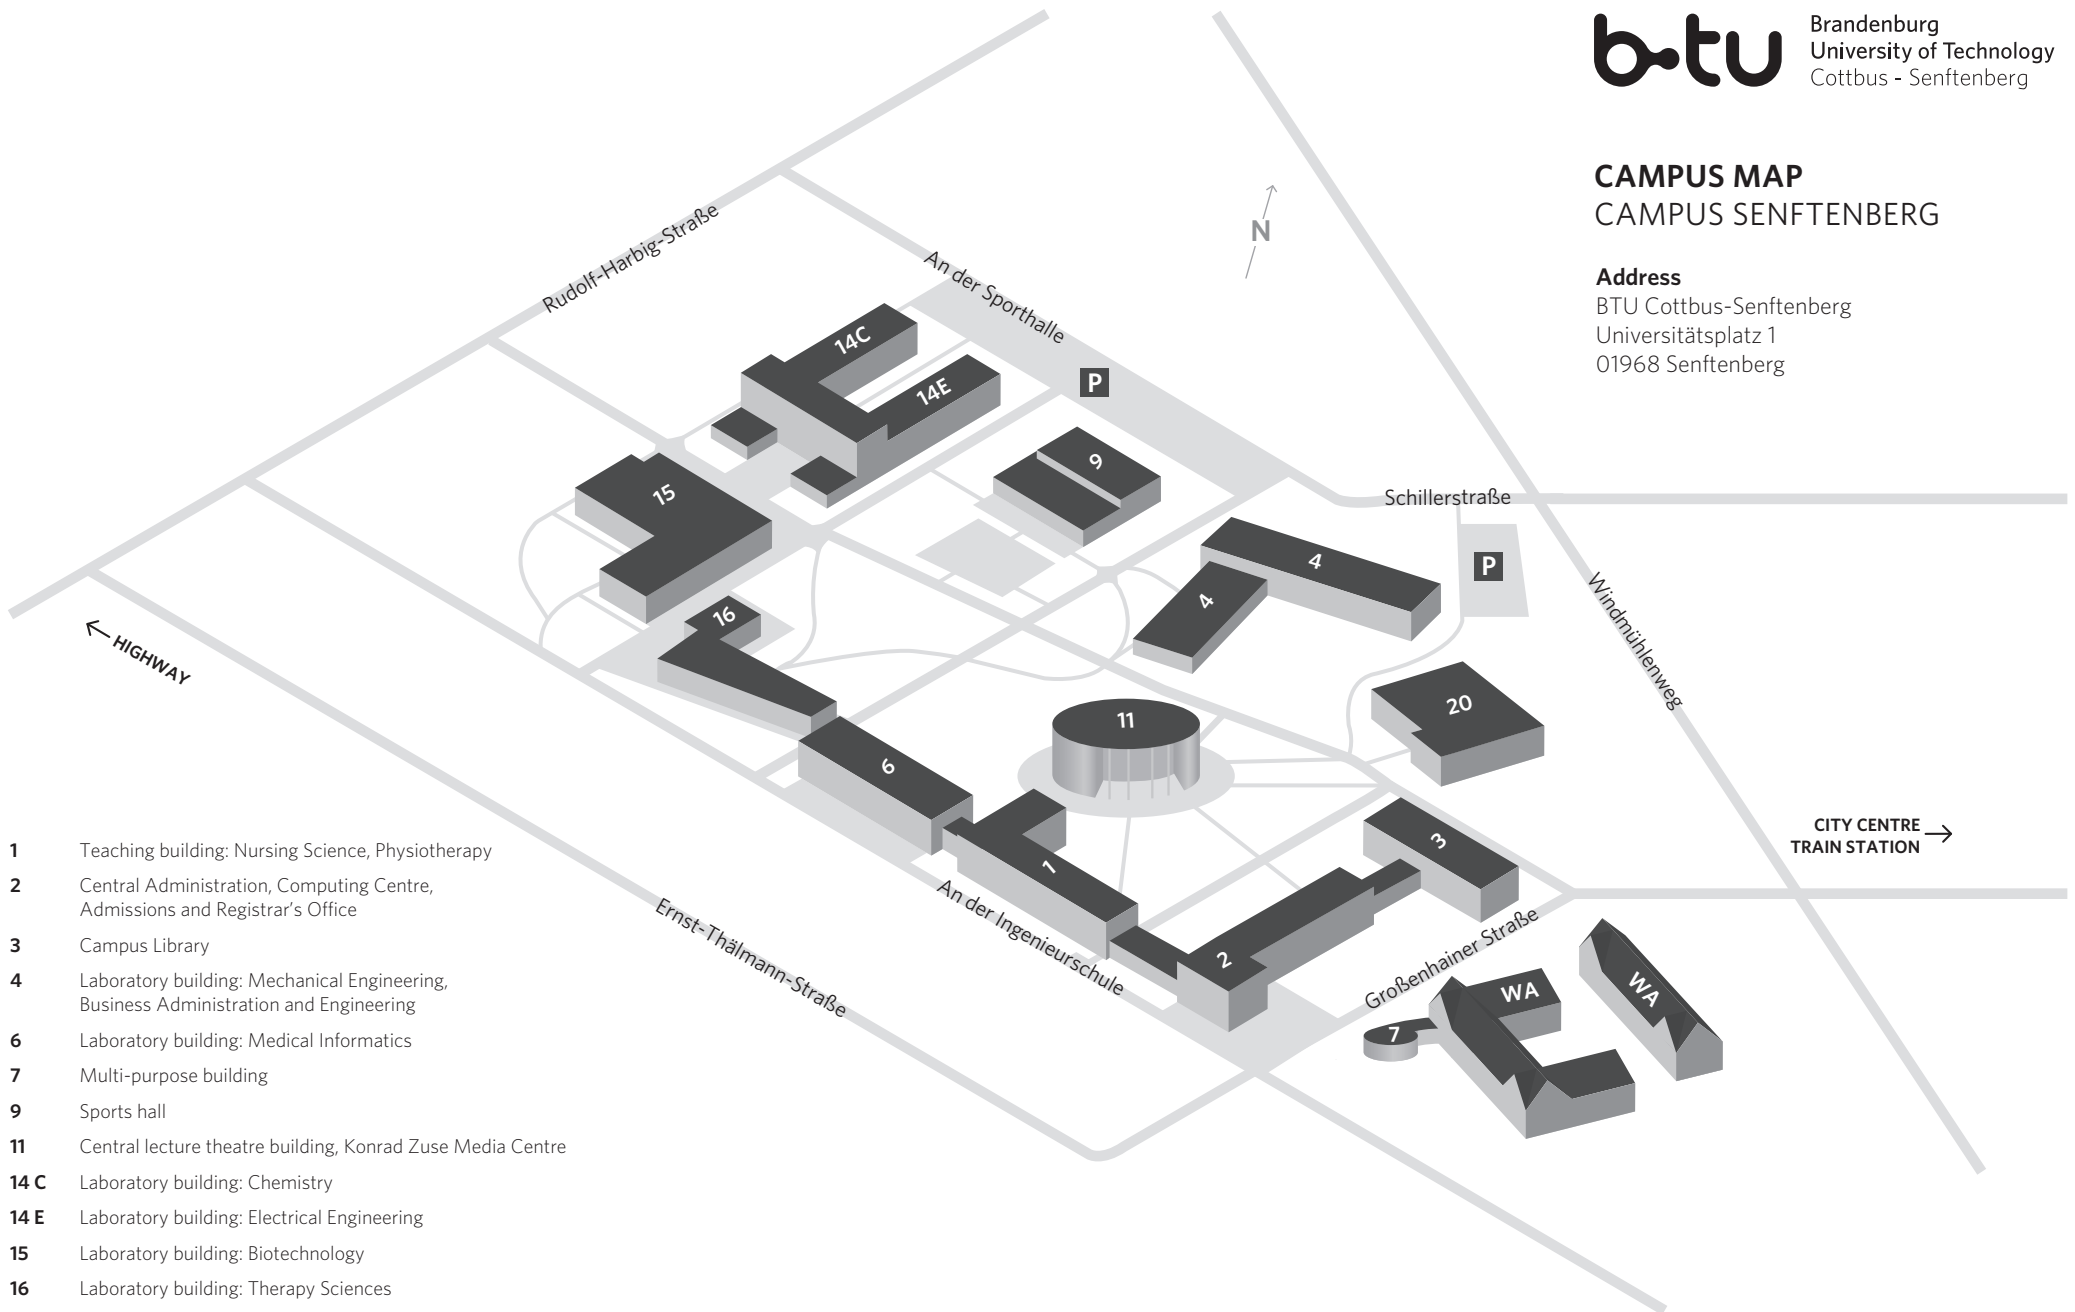

CAMPUS MAP
CAMPUS SENFTENBERG

Address
BTU Cottbus-Senftenberg
Universitätsplatz 1
01968 Senftenberg

- 1 Teaching building: Nursing Science, Physiotherapy
- 2 Central Administration, Computing Centre, Admissions and Registrar's Office
- 3 Campus Library
- 4 Laboratory building: Mechanical Engineering, Business Administration and Engineering
- 6 Laboratory building: Medical Informatics
- 7 Multi-purpose building
- 9 Sports hall
- 11 Central lecture theatre building, Konrad Zuse Media Centre
- 14 C Laboratory building: Chemistry
- 14 E Laboratory building: Electrical Engineering
- 15 Laboratory building: Biotechnology
- 16 Laboratory building: Therapy Sciences
- 20 Mensa (Canteen)
- WA Wohnanlage (Apartment block)

The campus is accessible for people with disabilities.