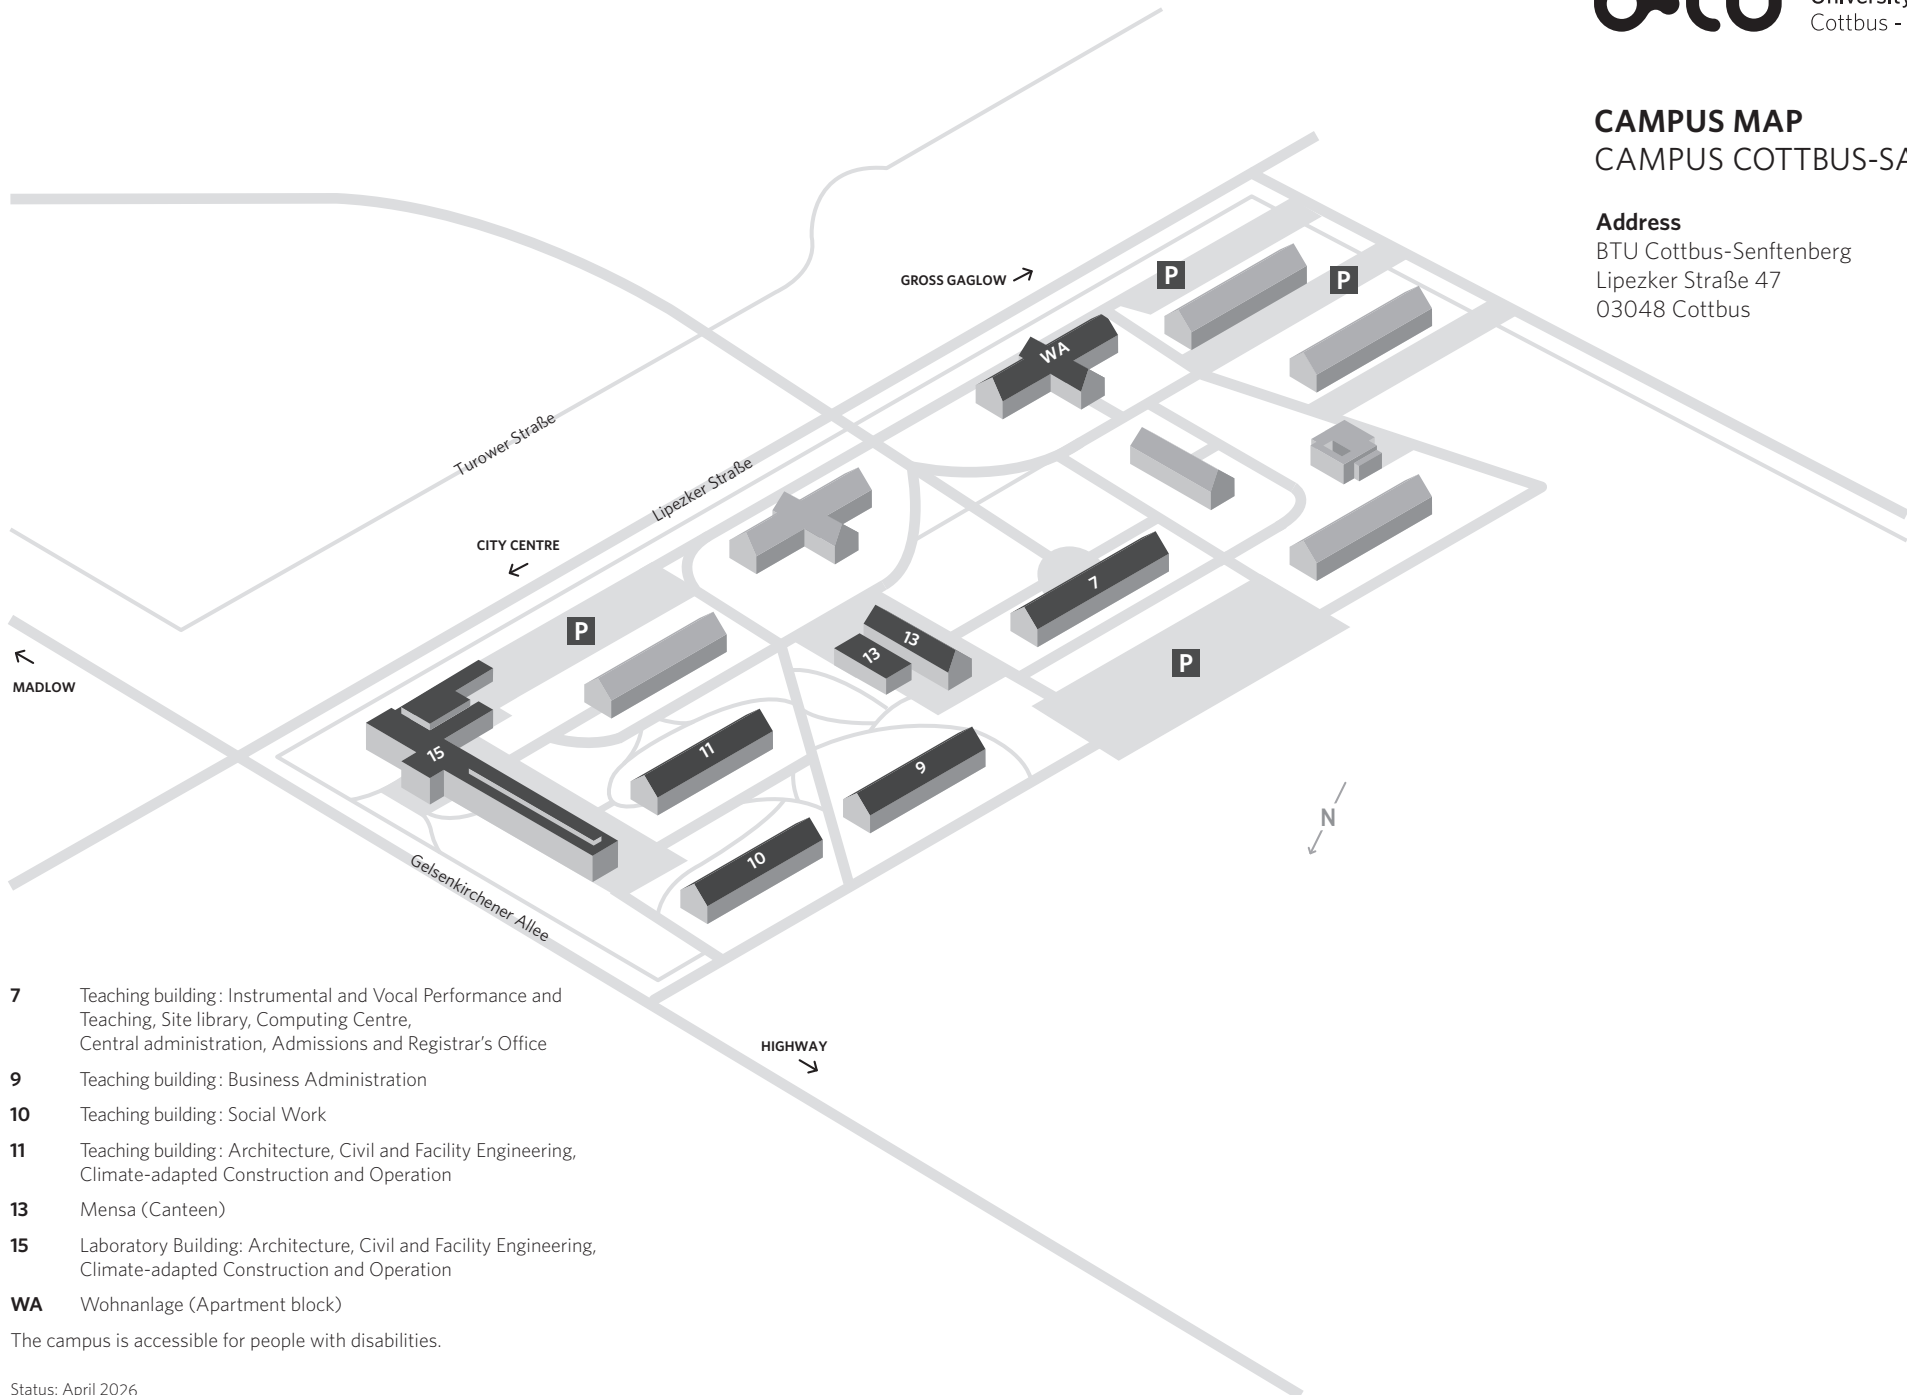

CAMPUS MAP
CAMPUS COTTBUS-SACHSENDORF

Address
BTU Cottbus-Senftenberg
Lipezker Straße 47
03048 Cottbus

- 7** Teaching building: Instrumental and Vocal Performance and Teaching, Site library, Computing Centre, Central administration, Admissions and Registrar's Office
- 9** Teaching building: Business Administration
- 10** Teaching building: Social Work
- 11** Teaching building: Architecture, Civil and Facility Engineering, Climate-adapted Construction and Operation
- 13** Mensa (Canteen)
- 15** Laboratory Building: Architecture, Civil and Facility Engineering, Climate-adapted Construction and Operation
- WA** Wohnanlage (Apartment block)

The campus is accessible for people with disabilities.