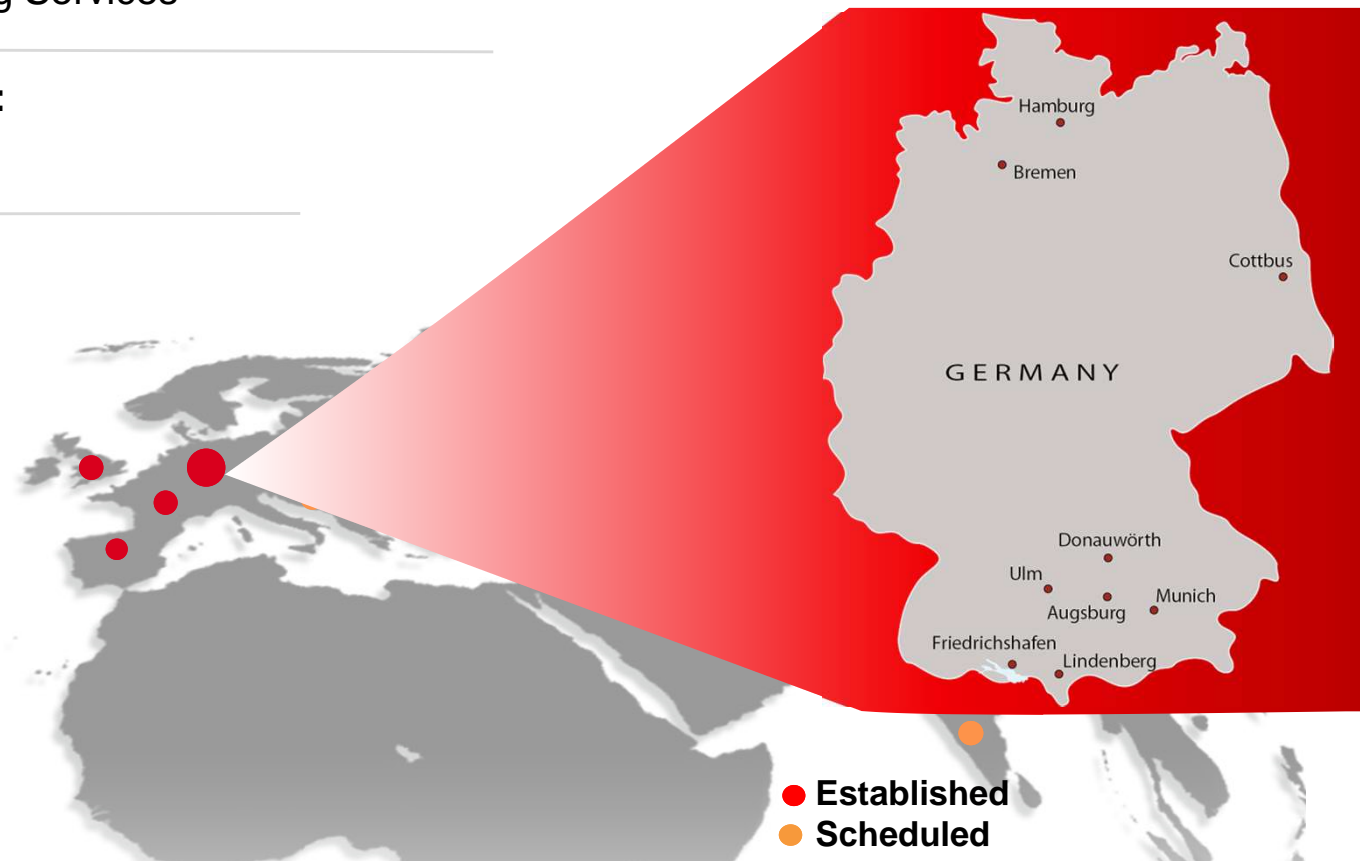

Sectors

- Civil aviation
- Military aviation and defence
- Communication

Overview

Worldwide

Headquarter Philotech Germany; Munich / Taufkirchen

Subsidiaries Philotech Iberica S.L. (Madrid)
Philotech France SARL (Toulouse)

Business Engineering & Consulting Services

Branch Offices, Offices, Representations:

Germany

Munich
- Taufkirchen
Manching
Hamburg
Bremen
Cottbus

Europe

Toulouse
Madrid
(Filton)

Kurzlebenslauf – von der Theorie zur Praxis in der Avionic